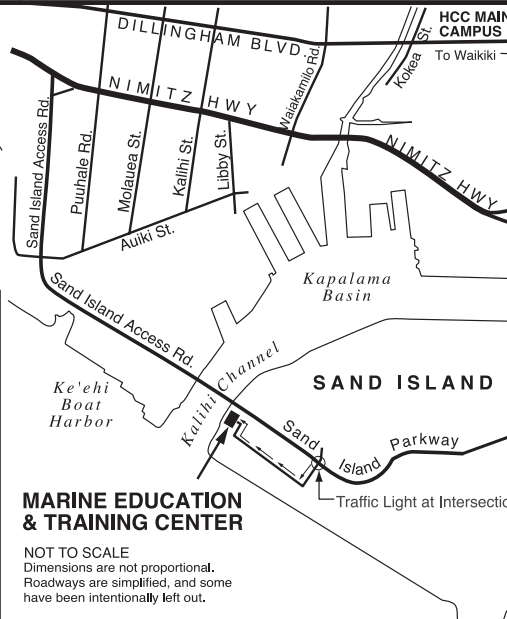

LEGEND:

- Building/Covered Structure
- Parking Lot