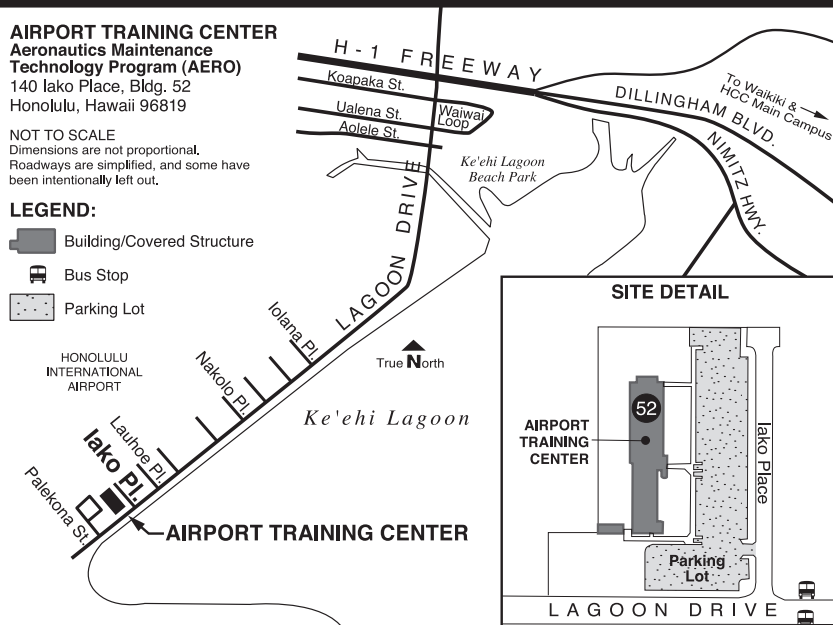

# HONOLULU COMMUNITY COLLEGE • OFF-CAMPUS SITES MAP

**AUTOMOTIVE TECHNOLOGY (AMT) & DIESEL MECHANICS FACILITY (DISL)**  
 445 Kokea Street, Bldg. 43 & 44  
 Honolulu, Hawaii 96817

NOT TO SCALE  
 Dimensions are not proportional.

**LEGEND:**

- Building Number
- Building/Covered Structure
- Bus Stop
- Parking Lot

MAUKA  
 EWA ↔ WAIKIKI  
 MAKAI

**AIRPORT TRAINING CENTER**  
 Aeronautics Maintenance  
 Technology Program (AERO)  
 140 Iako Place, Bldg. 52  
 Honolulu, Hawaii 96819

NOT TO SCALE  
 Dimensions are not proportional.  
 Roadways are simplified, and some have been intentionally left out.

**LEGEND:**

- Building/Covered Structure
- Bus Stop
- Parking Lot

**MARINE EDUCATION & TRAINING CENTER**  
 Small Vessel Fabrication  
 & Repair (MARR)  
 10 Sand Island Parkway, Bldg. 50  
 Honolulu, Hawaii 96819

**LEGEND:**

- Building/Covered Structure
- Parking Lot

**PACIFIC AEROSPACE TRAINING CENTER**  
 Commercial Aviation Program (AVIT)  
 Kalaheo Airport, Hangar 111  
 91-1259 Midway Road, Kapolei, Hawaii 96707