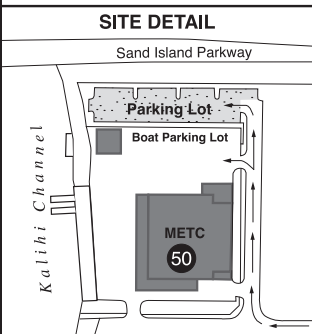

LEGEND:

- Building/Covered Structure
- Parking Lot