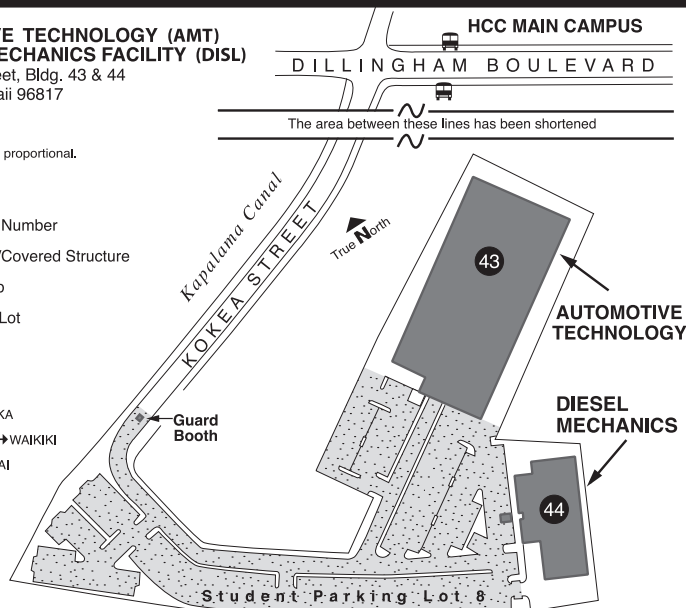

# HONOLULU COMMUNITY COLLEGE • OFF-CAMPUS SITES MAP

**AUTOMOTIVE TECHNOLOGY (AMT) & DIESEL MECHANICS FACILITY (DISL)**  
 445 Kokea Street, Bldg. 43 & 44  
 Honolulu, Hawaii 96817

NOT TO SCALE  
 Dimensions are not proportional.

**LEGEND:**

- Building Number
- Building/Covered Structure
- Bus Stop
- Parking Lot

MAUKA  
 EWA ↔ WAIKIKI  
 MAKAI

**AIRPORT TRAINING CENTER**  
 Aeronautics Maintenance  
 Technology Program (AERO)  
 140 Iako Place, Bldg. 52  
 Honolulu, Hawaii 96819

NOT TO SCALE  
 Dimensions are not proportional.  
 Roadways are simplified, and some have been intentionally left out.

**LEGEND:**

- Building/Covered Structure
- Bus Stop
- Parking Lot

**MARINE EDUCATION & TRAINING CENTER**  
 Small Vessel Fabrication  
 & Repair (MARR)  
 10 Sand Island Parkway, Bldg. 50  
 Honolulu, Hawaii 96819