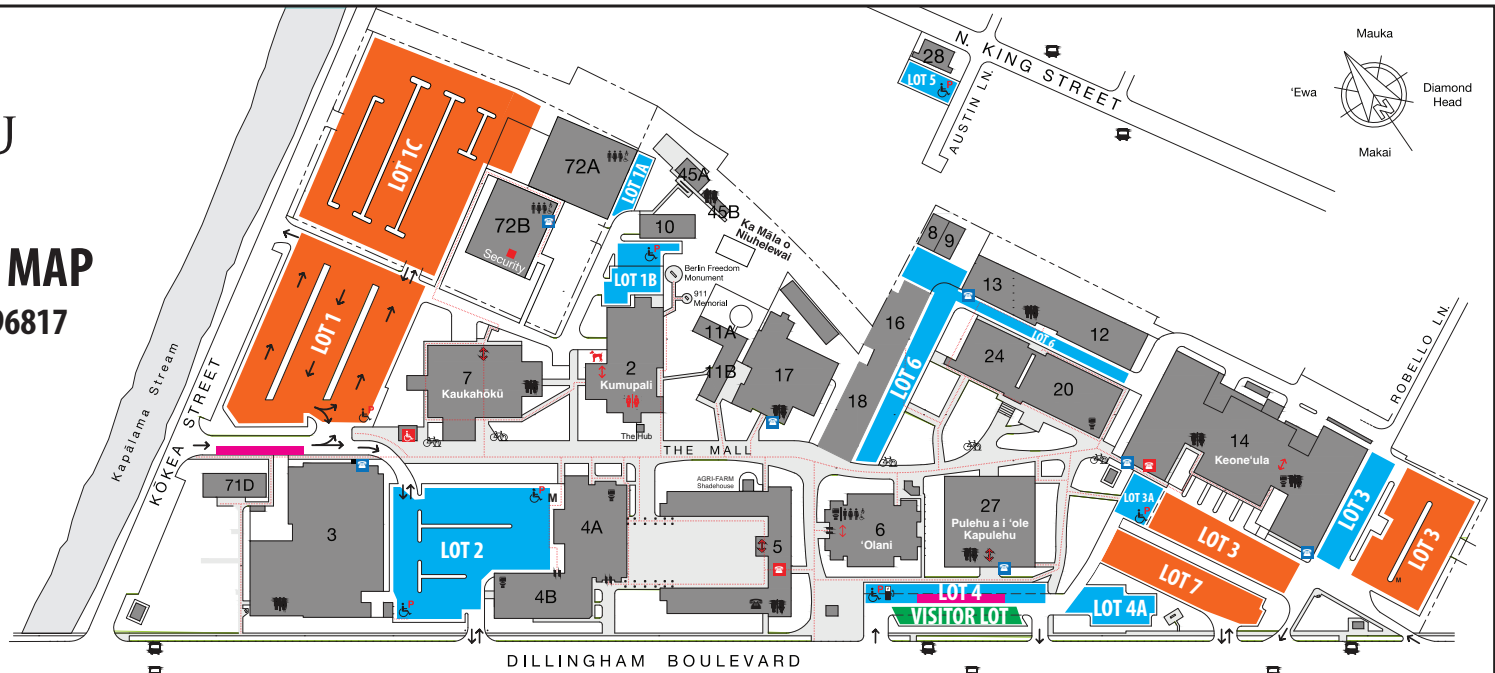

UNIVERSITY of HAWAII®
HONOLULU
 COMMUNITY COLLEGE

MAIN CAMPUS PARKING MAP

874 Dillingham Blvd. Honolulu, HI 96817

- STUDENT PARKING LOT
- DROP OFF ZONE
- FACULTY/STAFF PARKING LOT
- VISITOR LOT

**Automotive Mechanics
 Technology (Bldg 43),
 Diesel Mechanics
 Facility (Bldg 44),
 and Parking Lot 8**

445 Kōkea Street
 Honolulu, HI
 96817

LEGEND:

- Building/ Covered Structure
- Bus Stop
- Motorcycle Parking
- Restrooms
- Restrooms w/ Automatic Doors
- All Gender Restrooms
- All Gender/ Family Restrooms
- Public Pay Text Phone
- Emergency Call Boxes
- Handi-Van Pick Up Areas
- Accessible Elevator
- Elevator
- Handicap Accessible Parking
- Handicap Accessible
- Designated Animal Restroom

*All vehicles are required to display a valid HonCC parking permit at all times.
 Parking on campus is only allowed while conducting official HonCC business.*