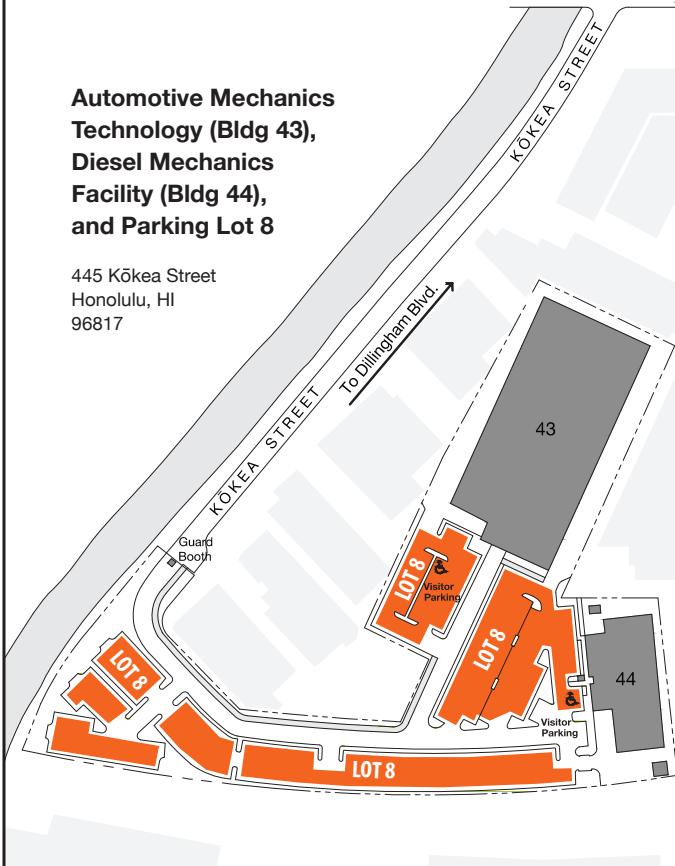

UNIVERSITY of HAWAII®
HONOLULU
 COMMUNITY COLLEGE

MAIN CAMPUS PARKING MAP

874 Dillingham Blvd. Honolulu, HI 96817

- STUDENT PARKING LOT
- DROP OFF ZONE
- FACULTY/STAFF PARKING LOT
- VISITOR LOT

**Automotive Mechanics
 Technology (Bldg 43),
 Diesel Mechanics
 Facility (Bldg 44),
 and Parking Lot 8**

445 Kōkea Street
 Honolulu, HI
 96817

LEGEND:

- Building/ Covered Structure
- Bus Stop
- Motorcycle Parking
- Restrooms
- Restrooms w/ Automatic Doors
- All Gender Restrooms
- All Gender/ Family Restrooms
- Public Pay Text Phone
- Emergency Call Boxes
- Handi-Van Pick Up Areas
- Accessible Elevator
- Elevator
- Handicap Accessible Parking
- Handicap Accessible
- Designated Animal Restroom